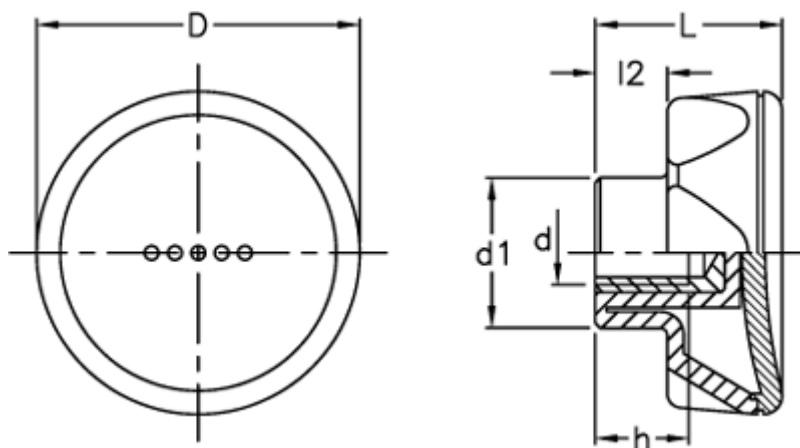

Article number: 23052214261

Description: E+G Lobe knob  
ELK.56-B M8-C1 black centre cap

## Measures

D	= 56
d1	= 26.5
d 6H	= M8
h	= 13
L	= 29
l2	= 11